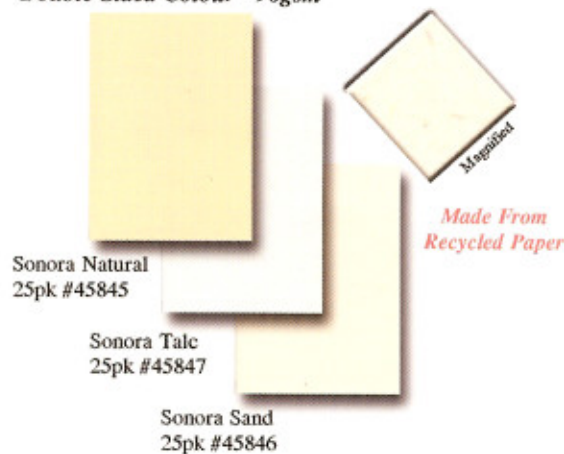

**Granite Premium Paper Range**  
Double Sided Colour 90gsm

**Marble Linen Premium Paper Range**  
Double Sided Colour 90gsm

**Parchment Premium Paper Range**  
Double Sided Colour 90gsm

**Foil & Embossed Premium Design Papers 90gsm**

**Sonora Premium Paper Range**  
Double Sided Colour 90gsm

## Premium Envelopes

90 gsm DL - 220 x 110mm or  
C6 - 162 x 114mm