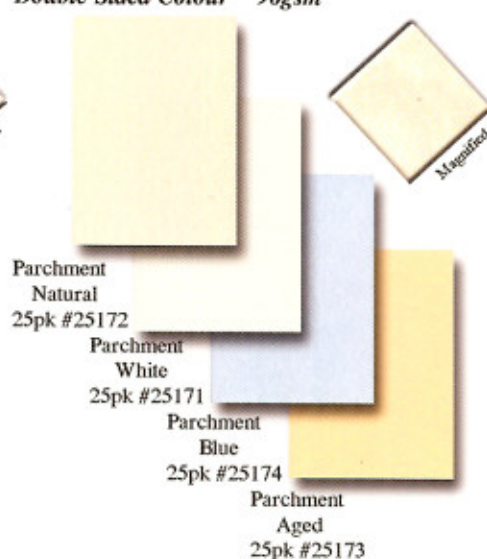

**Granite Premium Paper Range**  
Double Sided Colour 90gsm

**Marble Linen Premium Paper Range**  
Double Sided Colour 90gsm

**Parchment Premium Paper Range**  
Double Sided Colour 90gsm

**Foil & Embossed Premium Design Papers 90gsm**

**Sonora Premium Paper Range**  
Double Sided Colour 90gsm

## Premium Envelopes

90 gsm DL - 220 x 110mm or  
C6 - 162 x 114mm